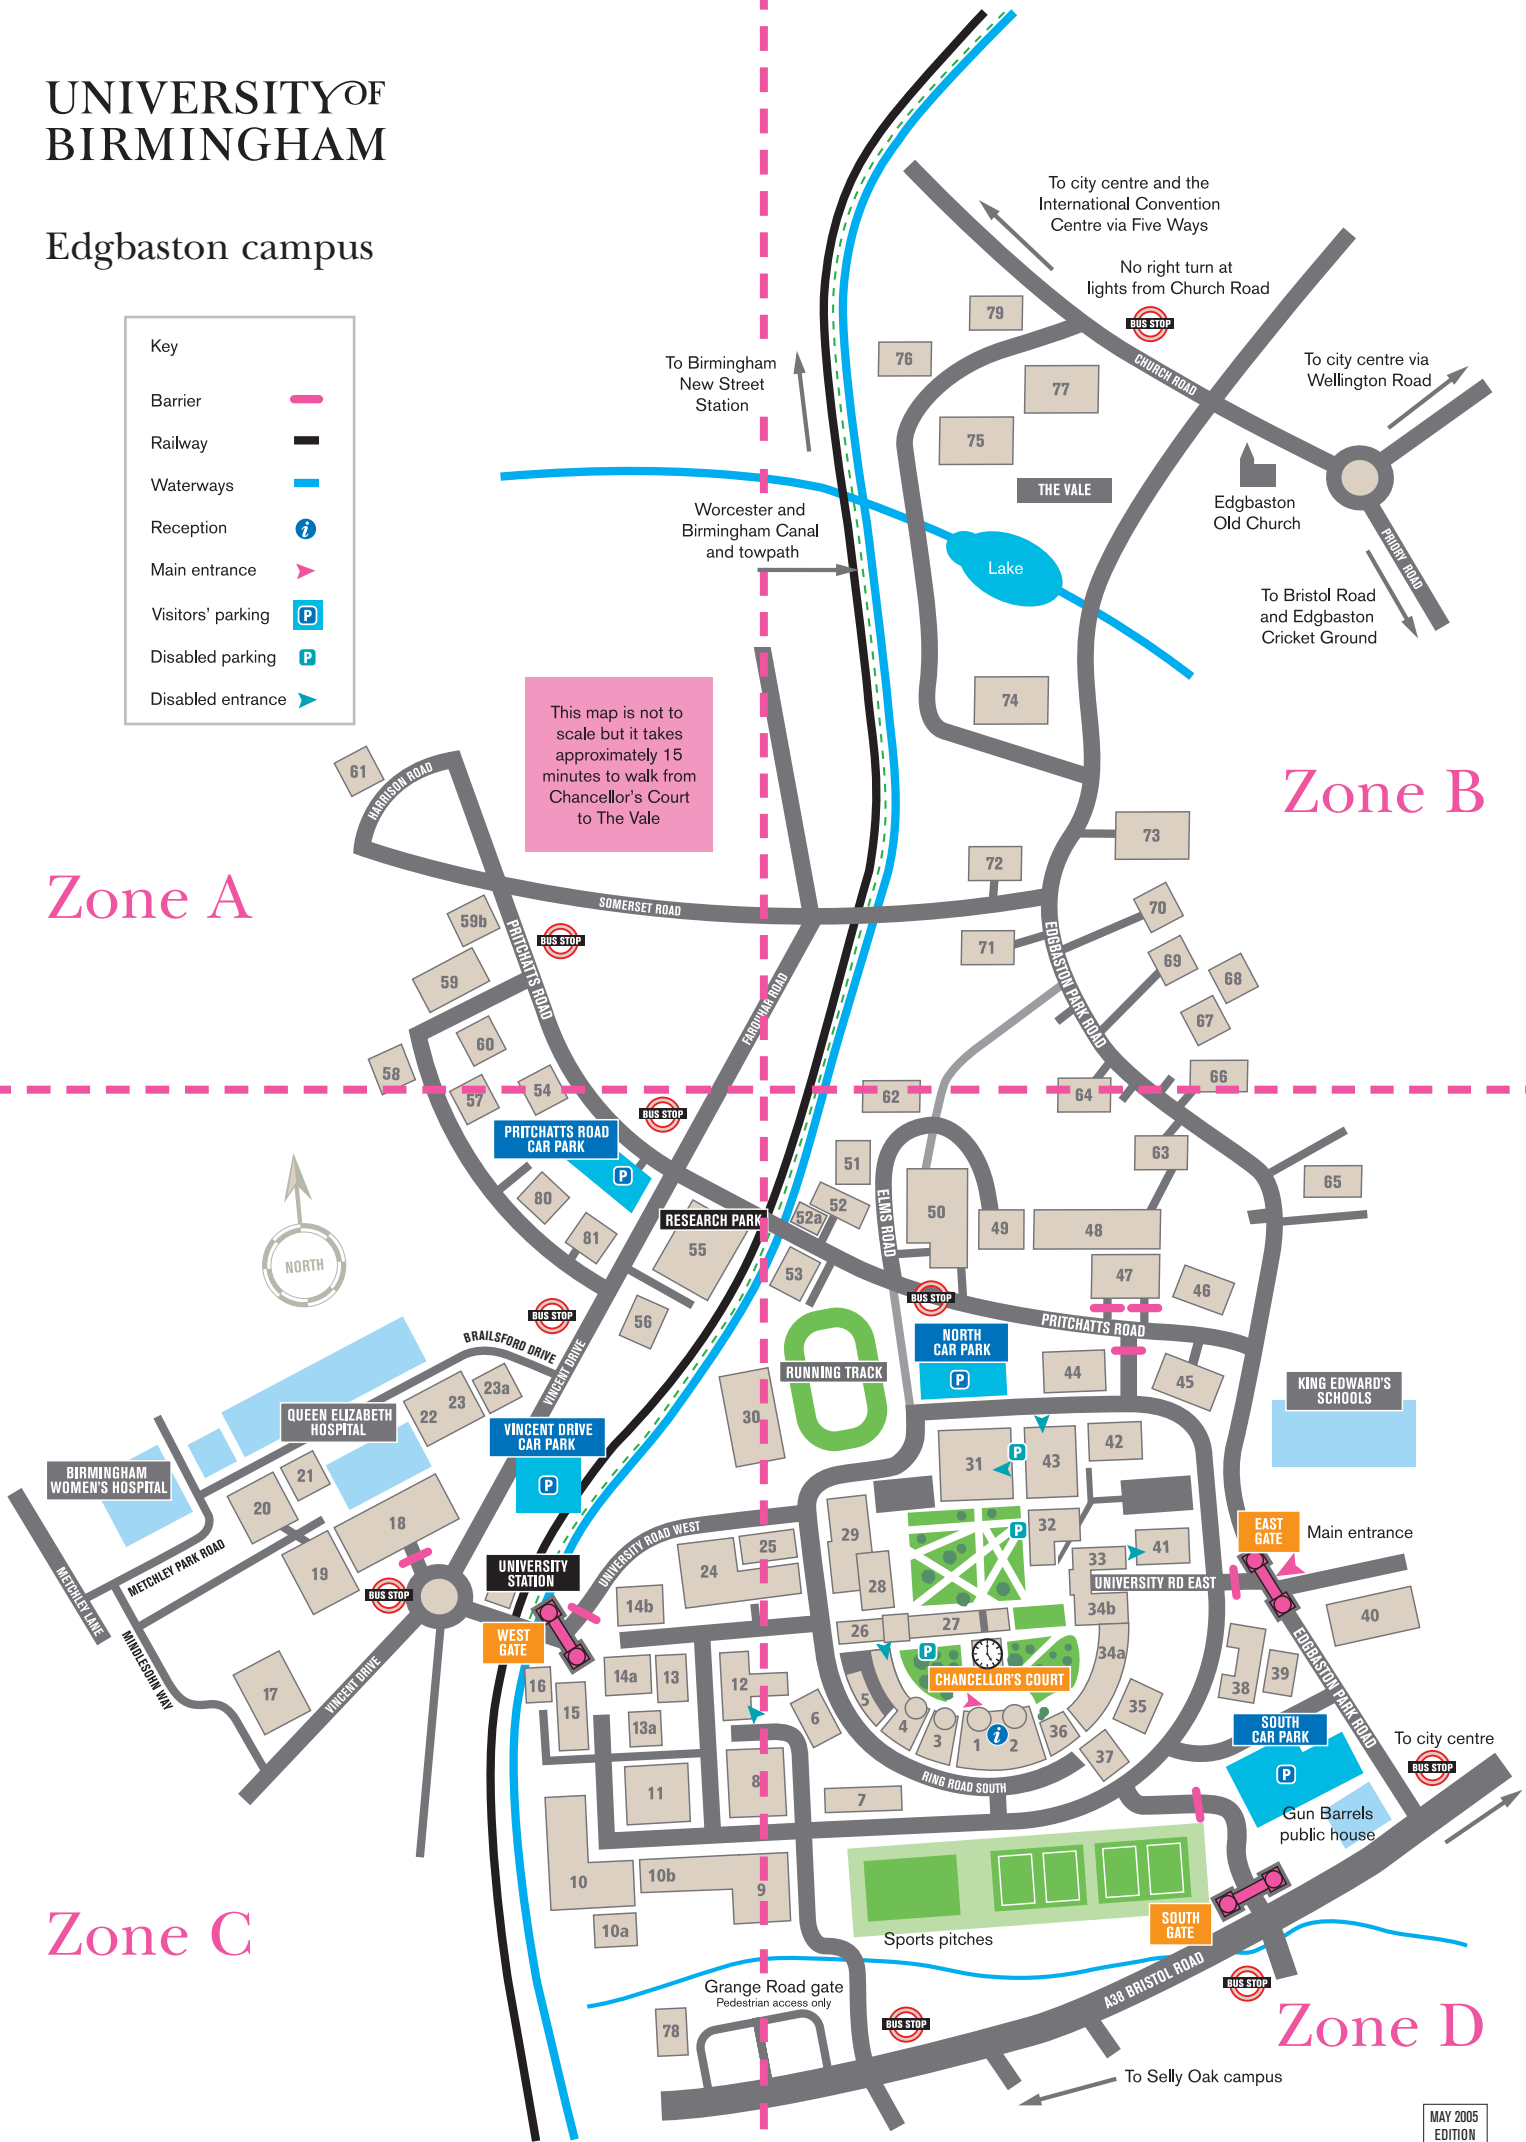

UNIVERSITY OF BIRMINGHAM

Edgbaston campus

Key	
Barrier	
Railway	
Waterways	
Reception	
Main entrance	
Visitors' parking	
Disabled parking	
Disabled entrance	

This map is not to scale but it takes approximately 15 minutes to walk from Chancellor's Court to The Vale

Zone A

Zone B

Zone C

Zone D